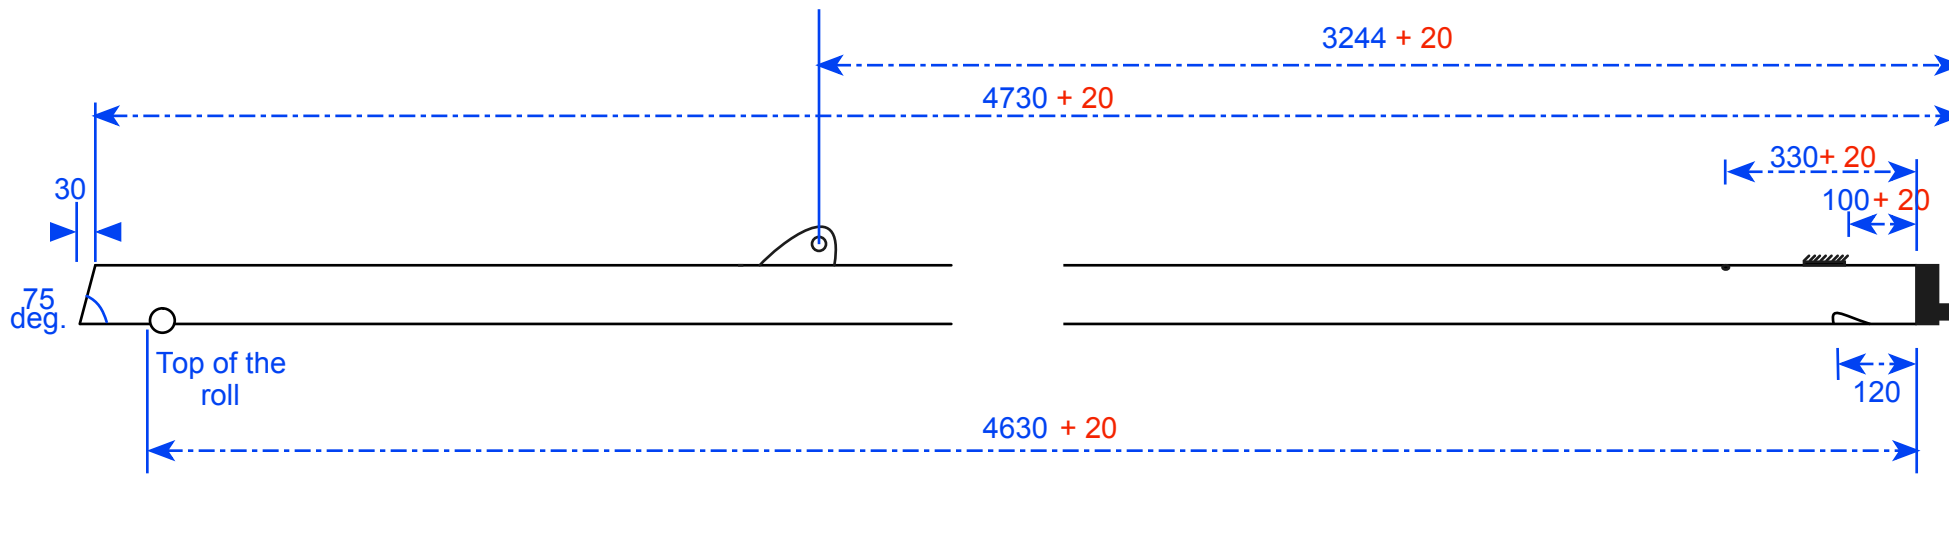

Mast assembly guideline
all measurements in milimeters
long halyard

Optional:
+ 20 -> extra 20mm for
Smart cut

Halyard cable (mm):

Total cable length before swaging: 4955.